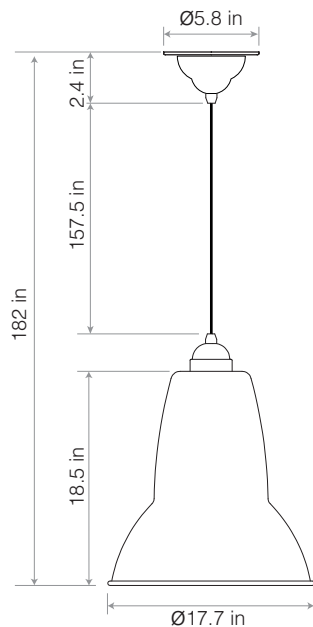

Original 1227™ Giant Pendant

ANGLEPOISE®

Original 1227™ Giant Collection | Technical Sheet

Launched In 2005 | Designed by George Carwardine

Product	Closest RAL Reference

Gloss Finish

Pendant - Jet Black	RAL 9017
Pendant - Alpine White	RAL 9016
Pendant - Citrus Yellow	RAL 1018
Pendant - Crimson Red	RAL 3001
Pendant - Marine Blue	RAL 5001
Pendant - Slate Grey	RAL 7012

Satin Finish

Pendant - Jet Black	RAL 9017

Pendant Custom Color or Finish

Description

The Original 1227™ Giant Pendant demands to be noticed. Positioned over a dining or meeting room table, a kitchen worktop, or anywhere you please, its larger-than-life scale and stunning range of colors will inject playful, individual style into any interior space.

Our Giant lamps are hand built in the UK.
Please check for availability and lead-times.

Materials

- Gloss or Satin powder coated finish options
- Aluminum shade
- Chrome plated fittings
- Bright chrome plated ceiling rose
- Chrome Junction Box Mounting Kit
- IP20 Rating

Dimensions

- Shade diameter: 17.7in
- Shade height: 18.5in
- Junction box mounting kit: Depth 0.26in, Diameter 5.75in
- Cable length: 157.5in
- Pendant Packaging (L x W x H): 18.9in x 19.3in x 21.65in
- Pendant Packaged Weight: 10.4lbs

Electrical

- cUL Certified
- Voltage: 110/120V, 50/60Hz
- E26 Lamp holder
- Maximum permitted bulb: 60W Halogen
- Bulb not included

Bulb not included

Custom color & finish available

cUL certified