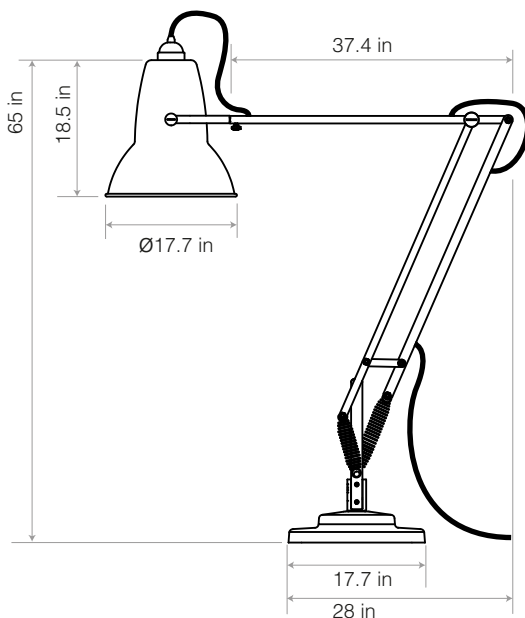

# Original 1227™ Giant Floor Lamp

ANGLEPOISE®

Original 1227™ Giant Collection | Technical Sheet

Launched In 2005 | Designed by George Carwardine

Product	Closet RAL Reference
---------	----------------------

### Dimensions

- Shade diameter: 17.7in
- Shade height: 18.5in
- Max horizontal reach: 65in (from base to shade)
- Base size: 17.7 x 17.7in
- Cable length: 177.2in
- Lamp Packaging (L x W x H): 38.6in x 25.4in x 72.4in
- Lamp Packaged Weight: 109.35lbs