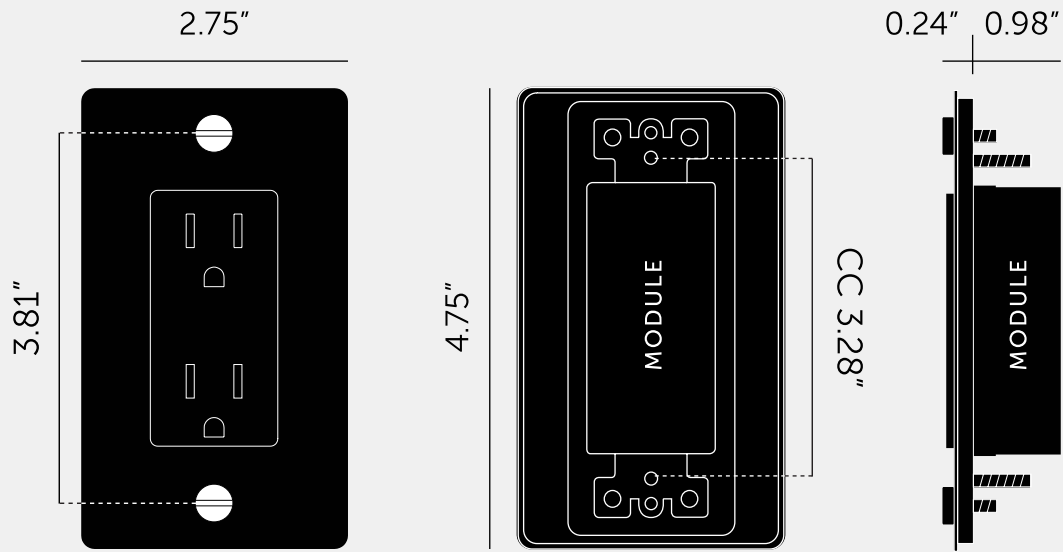

#### SPECIFICATIONS

Our Metal Electricity range has solid stainless steel plates, in our signature white, steel, brass, smoked bronze and black finishes.

Module: NXM-14253 / NXM-02252

Style: Duplex Outlet

Input: 125VAC / 60Hz

Load: 15A

Class 1 outlet / Must be grounded. Tamper resistant

Certification: cULus listed

Must be grounded.

Recommended Electrical Back Box: Standard 1G electrical box, min. 1.5 inches deep. Box must be flush mounted.

This piece features a 1/8" (4mm) shadow gap when installed.