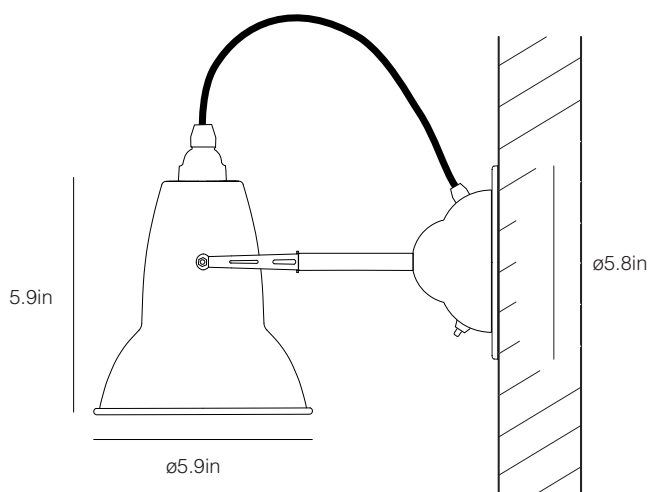

Original 1227™ Wall Light

ANGLEPOISE®

Original 1227™ Collection | Technical Sheet

Launched In 2012 | Designed by George Carwar-

Max. 11.8in

Product

Wall Light - Jet Black
Wall Light - Linen White
Wall Light - Dove Grey

Description

Chrome fittings and colored braided cable give a contemporary twist to the retro aesthetic of this compact wall light. The base has a built in switch for ease of use and the flexible shade can be rotated to direct just the right amount of light where needed.

Materials

- Gloss paint finish
- Steel shade
- Painted or chrome plated steel arm
- Chrome plated fittings
- Steel wall plate
- Color-matched Junction Box Mounting Kit

Dimensions

- Shade diameter: ø5.9in
- Shade height: 5.9in
- Max reach: 11.8in (from wall to shade)
- Wall plate diameter: ø2.9in
- Light Packaging (L x W x H): 8.7in x 5.9in x 11.4in
- Light Packaged Weight: 0.91kg
- Junction Box Mounting Kit: Depth 0.26in, Diameter ø5.8in

Electrical

- Voltage: 110/120V, 50/60Hz
- SPT-2 cable
- Push switch on wall plate
- E26 lamp holder
- Maximum permitted bulb: 15W CFL / 10W LED
- Push switch on wall plate
- Bulb not included
- cUL certified