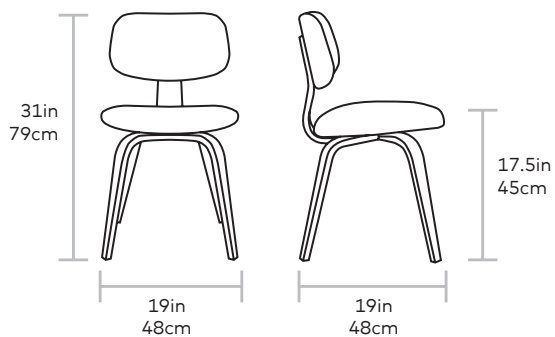

Thompson Chair

UPHOLSTERY > Vinyl
BASE > Natural Oak or Walnut

With an iconic shape, this dining chair features a bentwood base and upholstered cushions. Available in four finish combinations.

To see all finish options visit
GUSMODERN.COM