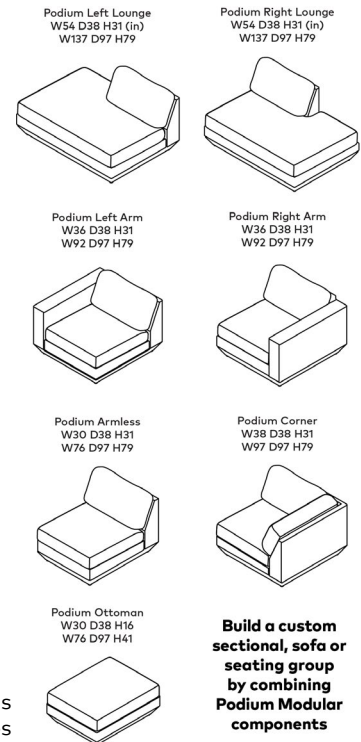

Podium Modular 3PC Sofa NEW

UPHOLSTERY > Fabric

The Podium Modular Collection is an adaptable seating system that brings modern elegance and luxurious comfort to any space. The Podium features seven core components (Right Arm, Left Arm, Armless, Corner, Ottoman, Left Lounge and Right Lounge) that can be arranged in unlimited configurations to suit any vision or layout. Components can then be easily reconfigured or added later to adapt to your evolving lifestyle. Each component showcases a relaxed silhouette inspired by 1970's Modernism: a low and deep sit created by plush seat and back cushions (filled with eco-friendly synthetic down derived from recycled water bottles), and an attractive, subtly angled, chamfered base. The frames are constructed with kiln-dried 100% FSC®-Certified hardwood in support of responsible forest management.