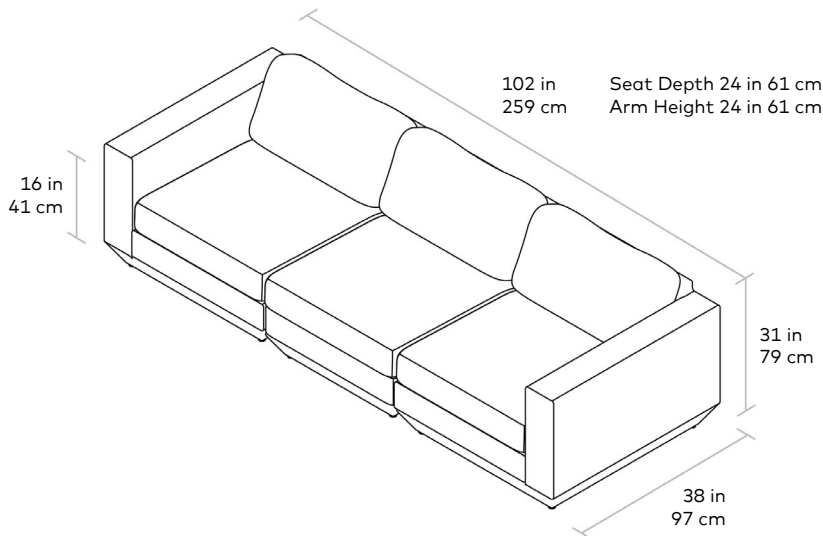

Podium Modular 3PC Sofa NEW

UPHOLSTERY > Fabric

The Podium Modular Collection is an adaptable seating system that brings modern elegance and luxurious comfort to any space. The Podium features seven core components (Right Arm, Left Arm, Armless, Corner, Ottoman, Left Lounge and Right Lounge) that can be arranged in unlimited configurations to suit any vision or layout. Components can then be easily reconfigured or added later to adapt to your evolving lifestyle. Each component showcases a relaxed silhouette inspired by 1970's Modernism: a low and deep sit created by plush seat and back cushions (filled with eco-friendly synthetic down derived from recycled water bottles), and an attractive, subtly angled, chamfered base. The frames are constructed with kiln-dried 100% FSC®-Certified hardwood in support of responsible forest management.