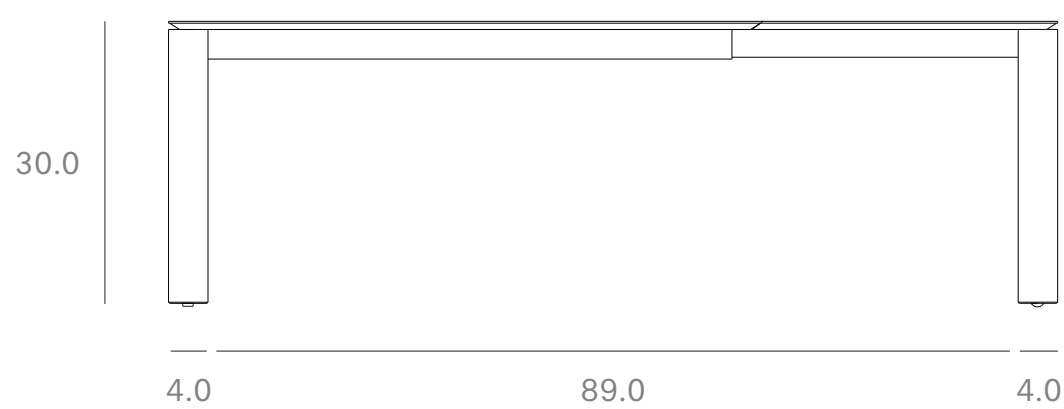

*Ethnicraft*

51942 - Oak Slice Extendable Dining Table - Dimensions (cm)

*Ethnicraft*

51942 - Oak Slice Extendable Dining Table - Dimensions (inches)

*Ethnicraft*

51943 - Oak Slice extendable dining table - Dimensions (cm)

*Ethnicraft*

51943 - Oak Slice extendable dining table - Dimensions (inches)

*Ethnicraft*

50583 - Oak Slice extendable dining table - Dimensions (cm)

*Ethnicraft*

50583 - Oak Slice extendable dining table - Dimensions (inches)