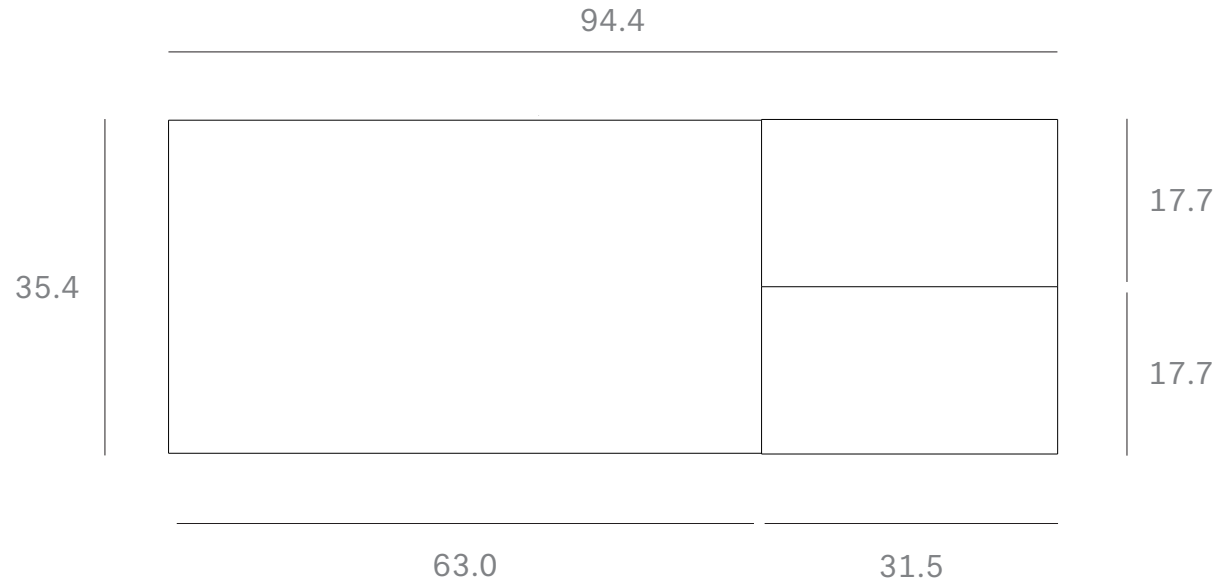

*Ethnicraft*

51942 - Oak Slice Extendable Dining Table - Dimensions (cm)

*Ethnicraft*

51942 - Oak Slice Extendable Dining Table - Dimensions (inches)

*Ethnicraft*

51943 - Oak Slice extendable dining table - Dimensions (cm)

*Ethnicraft*

51943 - Oak Slice extendable dining table - Dimensions (inches)

*Ethnicraft*

50583 - Oak Slice extendable dining table - Dimensions (cm)

*Ethnicraft*

50583 - Oak Slice extendable dining table - Dimensions (inches)