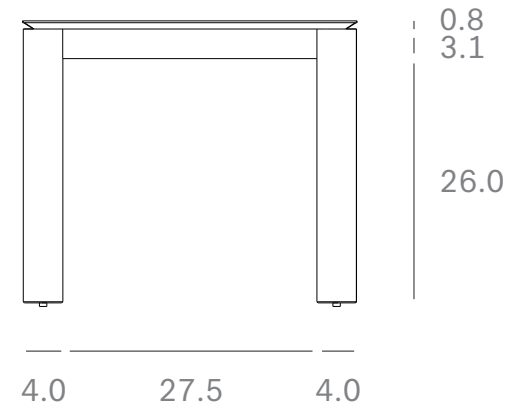

*Ethnicraft*

51942 - Oak Slice Extendable Dining Table - Dimensions (cm)

*Ethnicraft*

51942 - Oak Slice Extendable Dining Table - Dimensions (inches)

*Ethnicraft*

51943 - Oak Slice extendable dining table - Dimensions (cm)

*Ethnicraft*

51943 - Oak Slice extendable dining table - Dimensions (inches)

*Ethnicraft*

50583 - Oak Slice extendable dining table - Dimensions (cm)

*Ethnicraft*

50583 - Oak Slice extendable dining table - Dimensions (inches)