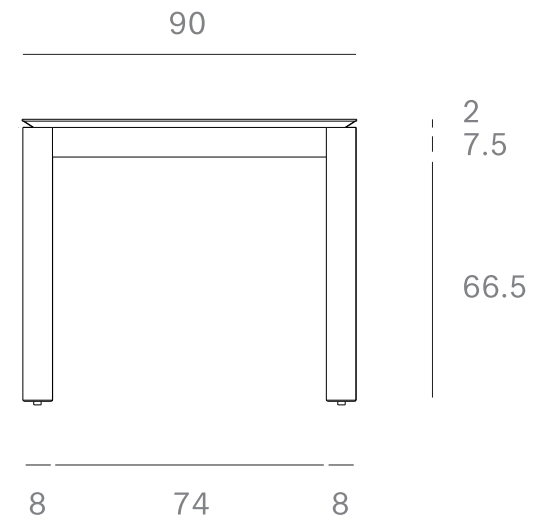

*Ethnicraft*

51942 - Oak Slice Extendable Dining Table - Dimensions (cm)

*Ethnicraft*

51942 - Oak Slice Extendable Dining Table - Dimensions (inches)

*Ethnicraft*

51943 - Oak Slice extendable dining table - Dimensions (cm)

*Ethnicraft*

51943 - Oak Slice extendable dining table - Dimensions (inches)

*Ethnicraft*

50583 - Oak Slice extendable dining table - Dimensions (cm)

*Ethnicraft*

50583 - Oak Slice extendable dining table - Dimensions (inches)