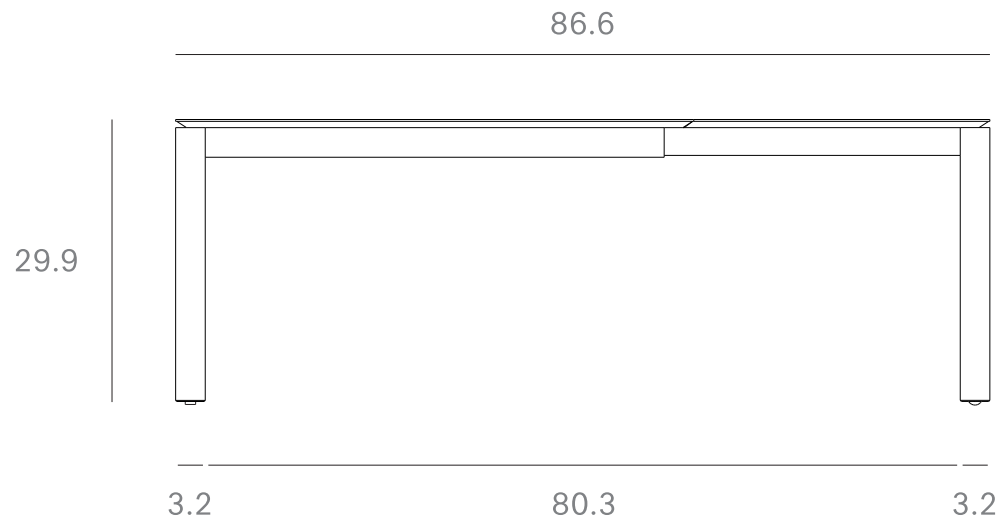

*Ethnicraft*

51942 - Oak Slice Extendable Dining Table - Dimensions (cm)

*Ethnicraft*

51942 - Oak Slice Extendable Dining Table - Dimensions (inches)

*Ethnicraft*

51943 - Oak Slice extendable dining table - Dimensions (cm)

*Ethnicraft*

51943 - Oak Slice extendable dining table - Dimensions (inches)

*Ethnicraft*

50583 - Oak Slice extendable dining table - Dimensions (cm)

*Ethnicraft*

50583 - Oak Slice extendable dining table - Dimensions (inches)