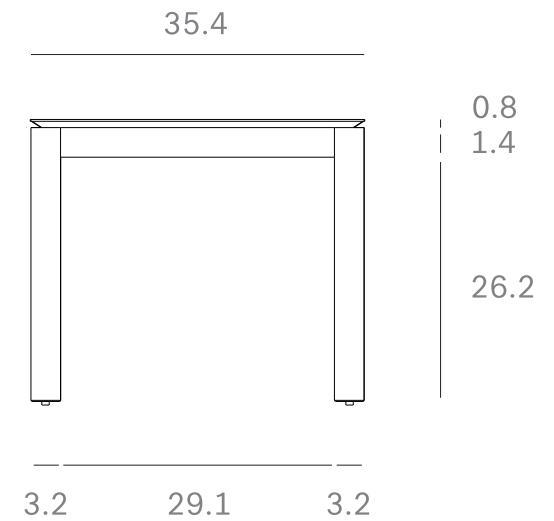

*Ethnicraft*

51942 - Oak Slice Extendable Dining Table - Dimensions (cm)

*Ethnicraft*

51942 - Oak Slice Extendable Dining Table - Dimensions (inches)

*Ethnicraft*

51943 - Oak Slice extendable dining table - Dimensions (cm)

*Ethnicraft*

51943 - Oak Slice extendable dining table - Dimensions (inches)

*Ethnicraft*

50583 - Oak Slice extendable dining table - Dimensions (cm)

*Ethnicraft*

50583 - Oak Slice extendable dining table - Dimensions (inches)