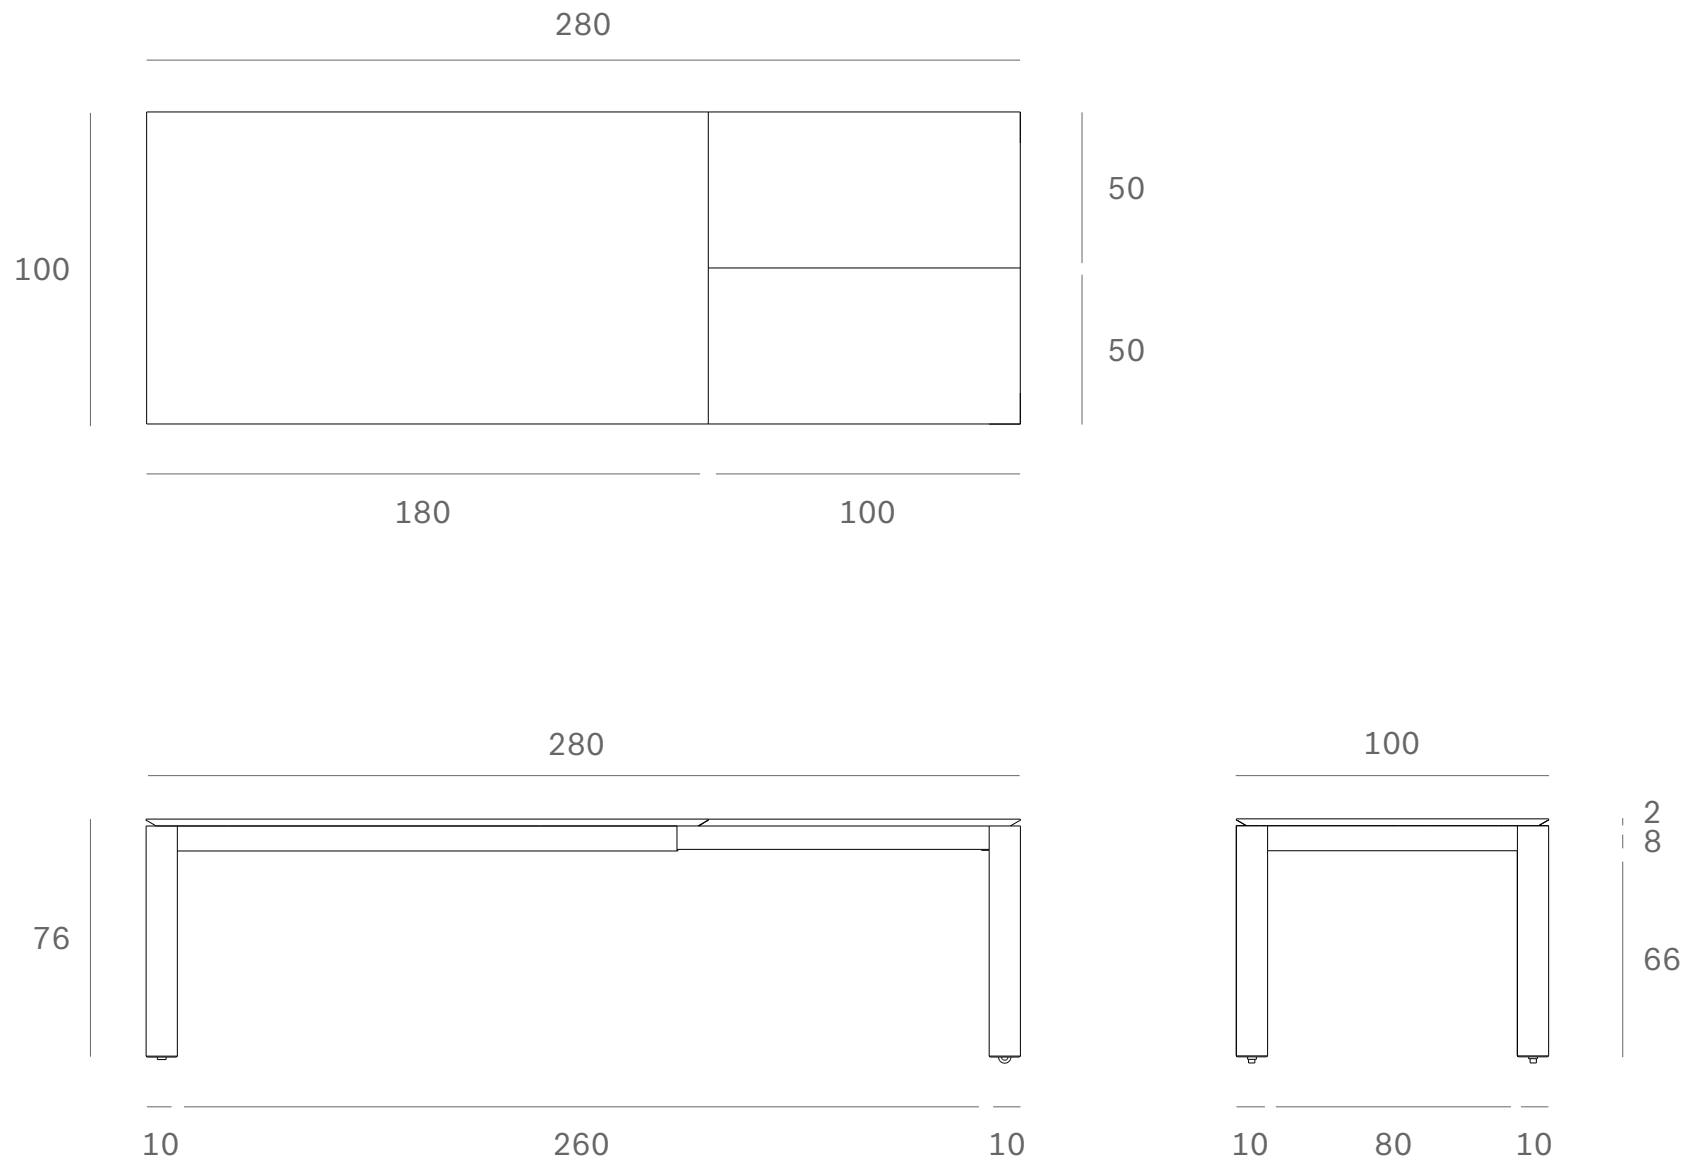

*Ethnicraft*

51942 - Oak Slice Extendable Dining Table - Dimensions (cm)

*Ethnicraft*

51942 - Oak Slice Extendable Dining Table - Dimensions (inches)

*Ethnicraft*

51943 - Oak Slice extendable dining table - Dimensions (cm)

*Ethnicraft*

51943 - Oak Slice extendable dining table - Dimensions (inches)

*Ethnicraft*

50583 - Oak Slice extendable dining table - Dimensions (cm)

*Ethnicraft*

50583 - Oak Slice extendable dining table - Dimensions (inches)