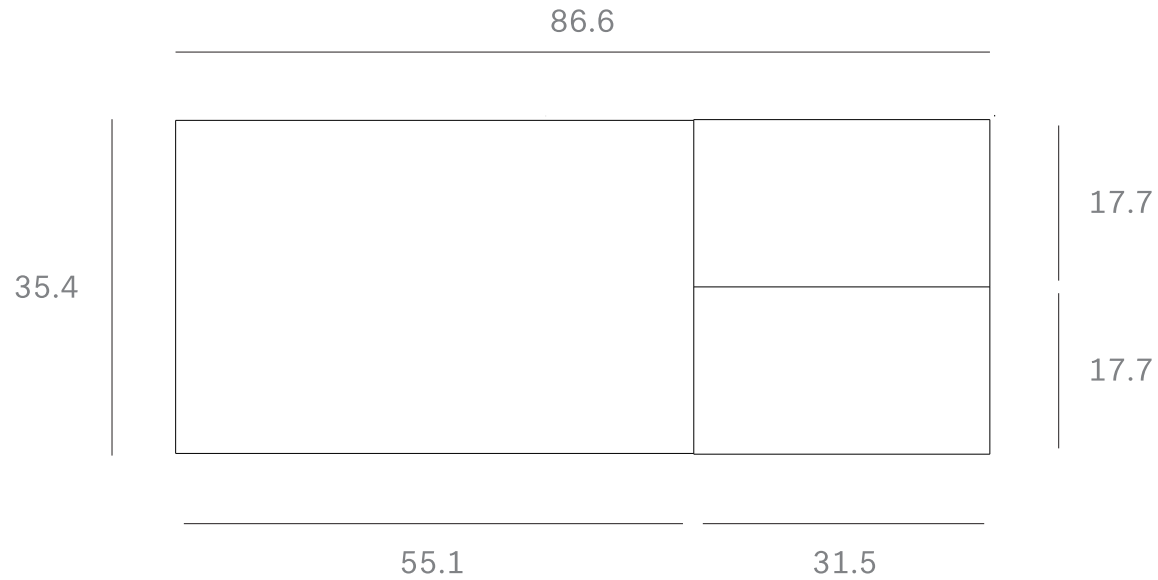

*Ethnicraft*

51942 - Oak Slice Extendable Dining Table - Dimensions (cm)

*Ethnicraft*

51942 - Oak Slice Extendable Dining Table - Dimensions (inches)

*Ethnicraft*

51943 - Oak Slice extendable dining table - Dimensions (cm)

*Ethnicraft*

51943 - Oak Slice extendable dining table - Dimensions (inches)

*Ethnicraft*

50583 - Oak Slice extendable dining table - Dimensions (cm)

*Ethnicraft*

50583 - Oak Slice extendable dining table - Dimensions (inches)