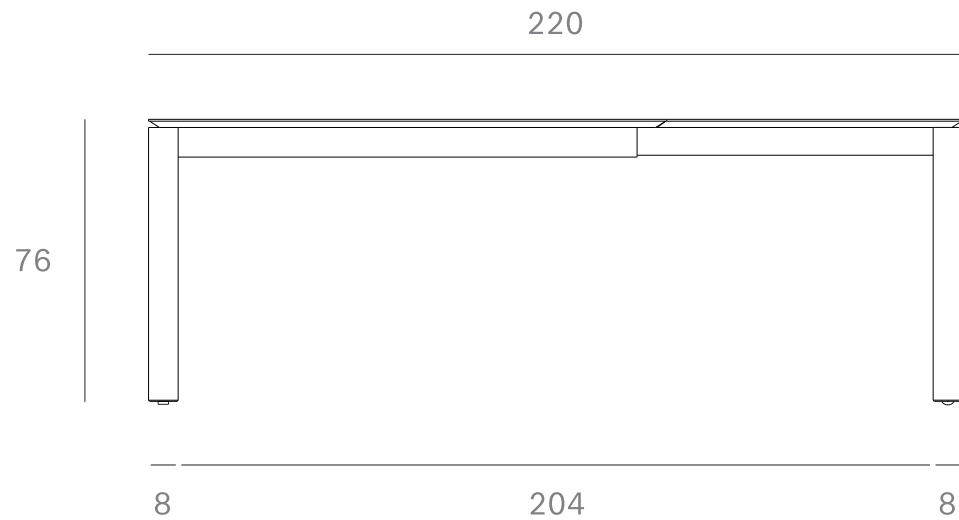

*Ethnicraft*

51942 - Oak Slice Extendable Dining Table - Dimensions (cm)

*Ethnicraft*

51942 - Oak Slice Extendable Dining Table - Dimensions (inches)

*Ethnicraft*

51943 - Oak Slice extendable dining table - Dimensions (cm)

*Ethnicraft*

51943 - Oak Slice extendable dining table - Dimensions (inches)

*Ethnicraft*

50583 - Oak Slice extendable dining table - Dimensions (cm)

*Ethnicraft*

50583 - Oak Slice extendable dining table - Dimensions (inches)