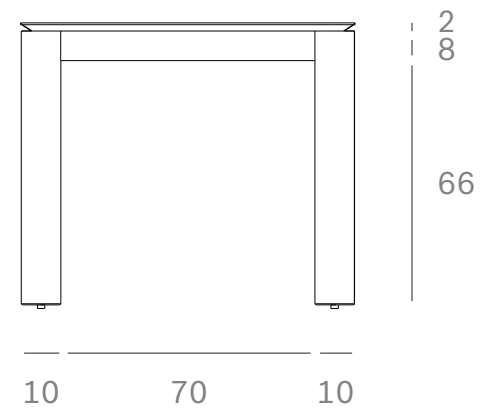

*Ethnicraft*

51942 - Oak Slice Extendable Dining Table - Dimensions (cm)

*Ethnicraft*

51942 - Oak Slice Extendable Dining Table - Dimensions (inches)

*Ethnicraft*

51943 - Oak Slice extendable dining table - Dimensions (cm)

*Ethnicraft*

51943 - Oak Slice extendable dining table - Dimensions (inches)

*Ethnicraft*

50583 - Oak Slice extendable dining table - Dimensions (cm)

*Ethnicraft*

50583 - Oak Slice extendable dining table - Dimensions (inches)