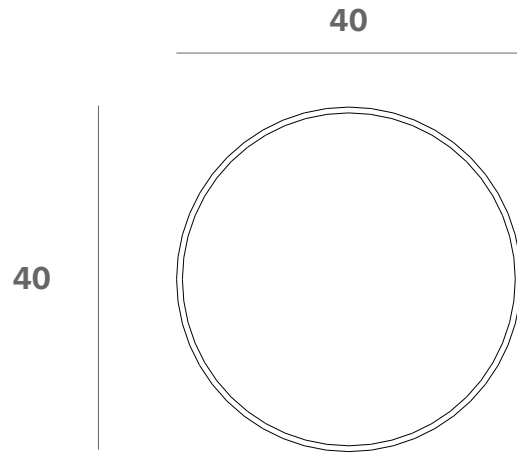

*Ethnicraft*

20154 - Barrow pouf - Ginger fabric- Dimensions (cm)

*Ethnicraft*

20154 - Barrow pouf - Ginger fabric - Dimensions (inches)