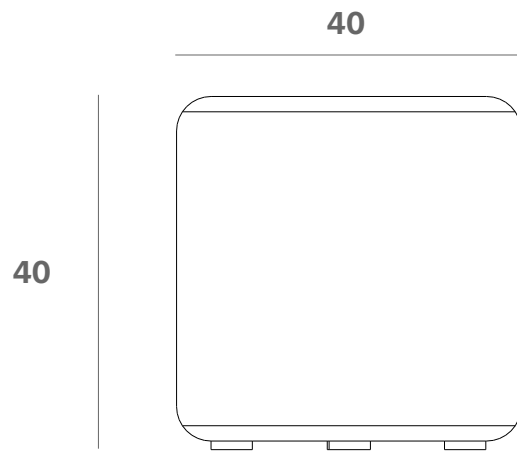

*Ethnicraft*

20154 - Barrow pouf - Ginger fabric- Dimensions (cm)

*Ethnicraft*

20154 - Barrow pouf - Ginger fabric - Dimensions (inches)