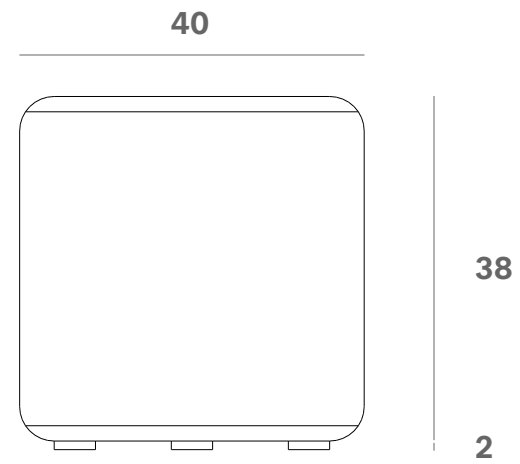

*Ethnicraft*

20154 - Barrow pouf - Ginger fabric- Dimensions (cm)

*Ethnicraft*

20154 - Barrow pouf - Ginger fabric - Dimensions (inches)