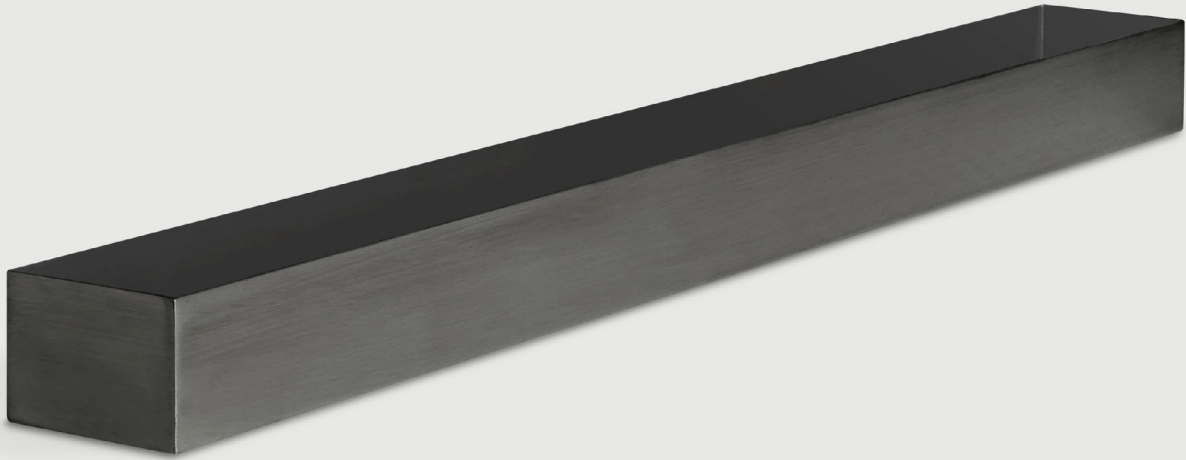

Vessel Planter

Stainless
Steel

Brass

Pewter

Breathe life into your space with the Vessel Planter, a modern solution to display flora, fruit, and whatever else strikes your fancy. This slender watertight planter features a long rectangular silhouette in three metal finishes – pewter, brass, or stainless steel. Add shine while you dine, or place it outdoors as a sleek home for your succulents.

Vessel Planter

- Made from 16-gauge stainless steel.
- Pewter and brass finish are vacuum-plated onto steel.
- Brushed finish is durable and easy to maintain.
- Felt pads on bottom to protect tabletop surfaces.
- Suitable for use indoors or outdoors.