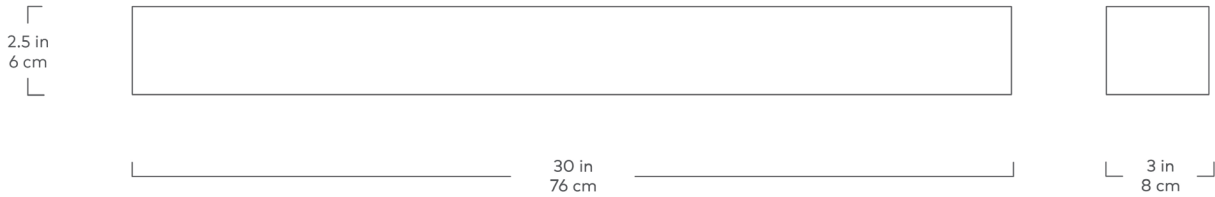

Vessel Planter

- Made from 16-gauge stainless steel.
- Pewter and brass finish are vacuum-plated onto steel.
- Brushed finish is durable and easy to maintain.
- Felt pads on bottom to protect tabletop surfaces.
- Suitable for use indoors or outdoors.