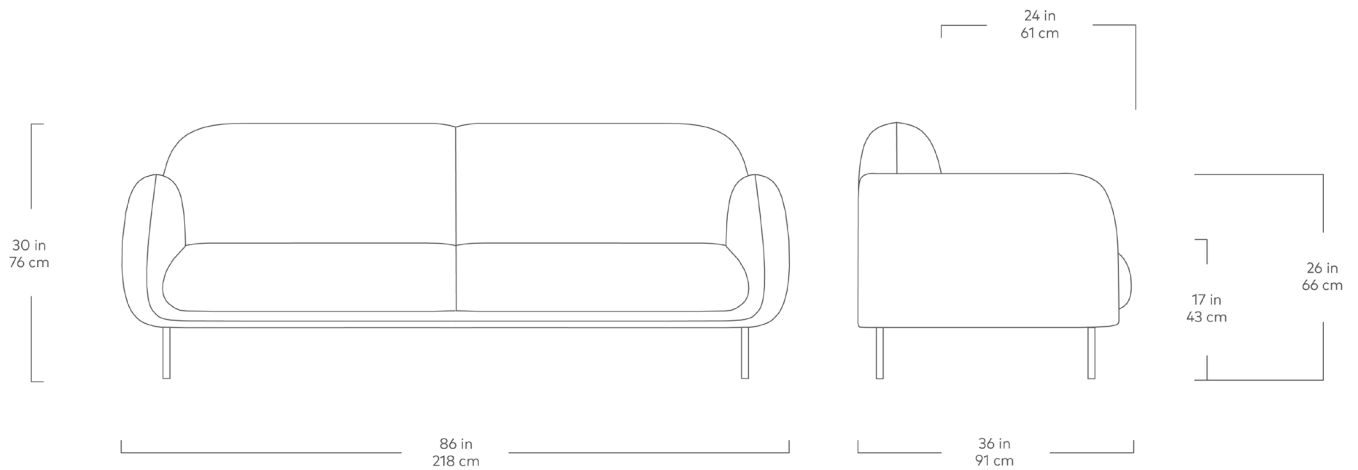

Nord Sofa

- Tight back, seat and arms.
- Created with high resiliency polyurethane foam.
- Kiln-dried wood frame with elastic webbing suspension system.
- Black powder-coated steel tubular legs.
- Leveller feet to protect hardwood floors.
- All joints have been stress tested.
- 9 gauge No-Sag, injection-molded sinuous spring clip system.
- All joints have been stress tested.
- All fabric is California TB117-2013 certified and double rub tested.
- Manufactured to meet California TB117-2013 fire safety standards without the use of flame retardant additives in the upholstery foam.