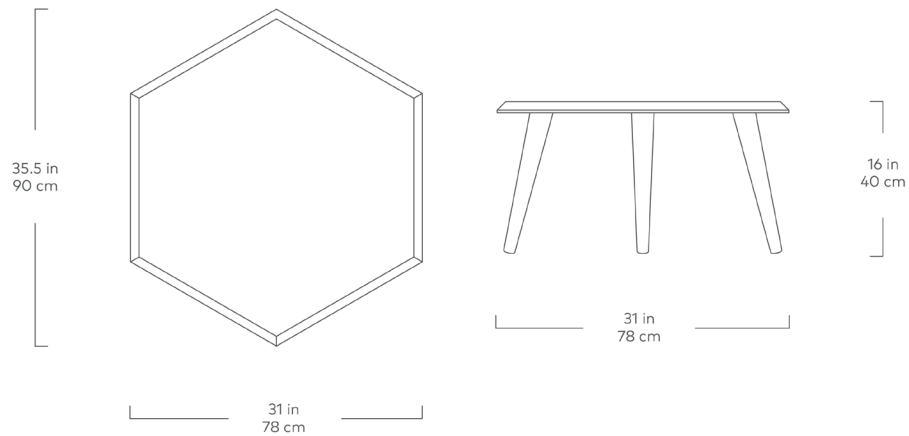

Metric Coffee Table

Walnut

Natural
Ash

The Metric Coffee Table is a minimalist, geometric accent, crafted with solid Walnut or Ash. The hexagonal top features a beveled edge and is designed to nest with the Metric End Table.

Metric Coffee Table

- Crafted from solid Walnut or Ash.
- Protective clear coat finish.
- Nests with Metric End Table (sold separately).
- Wood is a natural material, with variations in grain pattern and colour that make each design unique.