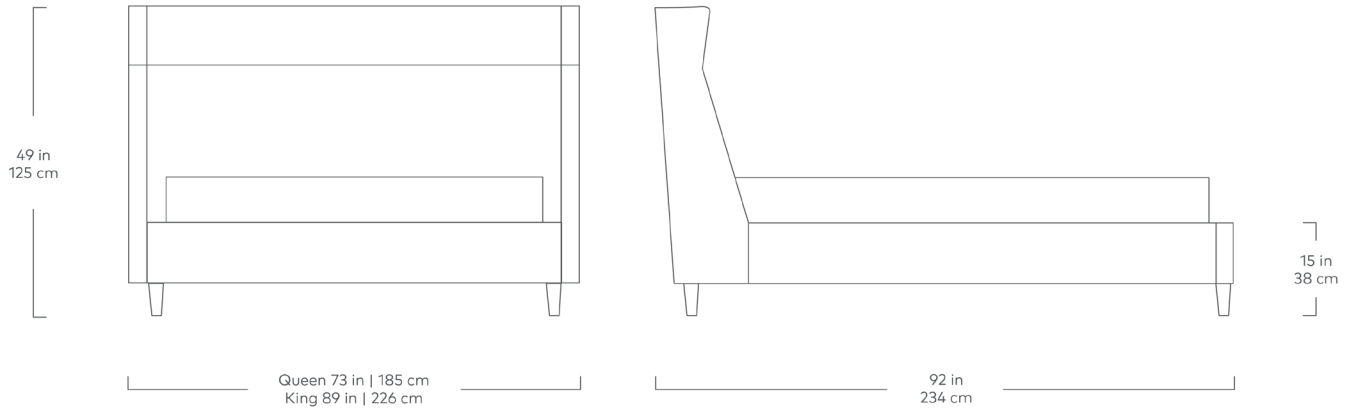

Carmichael Bed

Parliament
Stone

Merino
Cream

Merino
Dapple

The Carmichael Bed fuses traditional and contemporary sensibilities, bringing clean, modern lines to a classic style. The design features a fully upholstered headboard, footboard and side rails, with elegant, tapered solid wood legs. The bed includes a sturdy mattress suspension system which eliminates the need for a box spring. All wood used in the frame and legs is FSC®-Certified, in support of responsible forest management.

Carmichael Bed

- Available in King and Queen sizes.
- No box spring required.
- Fits any mattress height, including pillow top.
- Distance from floor to underside of mattress is 10"
- Mattress suspension system uses a reinforced wood frame with solid wood slats for durability/comfort.
- Legs are solid wood with water-based, medium-toned finish.
- Bumpers on the bottom of legs to protect hardwood floors.
- Fits any mattress height, including pillow top.
- Bed frame and legs made with 100% FSC®-Certified hardwood/engineered wood(FSC® 092551).
- Manufactured to meet California TB117-2013 fire safety standards without the use of flame retardant additives in the upholstery foam.