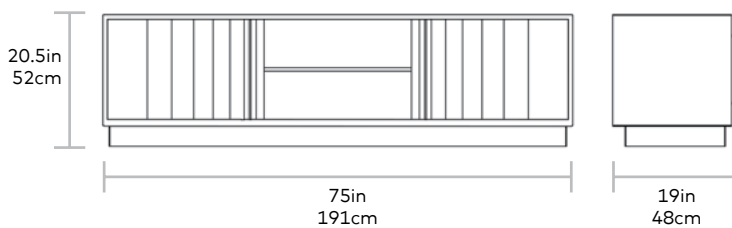

## **FINISH** > Engineered Wood Panels with Painted Satin Finish

The Elora Media Stand combines the traditional aesthetic of classic beadboard cabinets with solid craftsmanship and muted, contemporary hues to create a distinctly modern design. Featuring a smooth satin finish, delicate brass-plated handles, and precision-cut doors on an elevated platform, the Elora Media Stand provides ample storage within a minimalist, contemporary form. Designed for Hi-Fi and media components, a back panel opening allows for concealed cable management. Part of the Elora Storage Series, this Media Stand matches perfectly with the End Table and Cabinet.