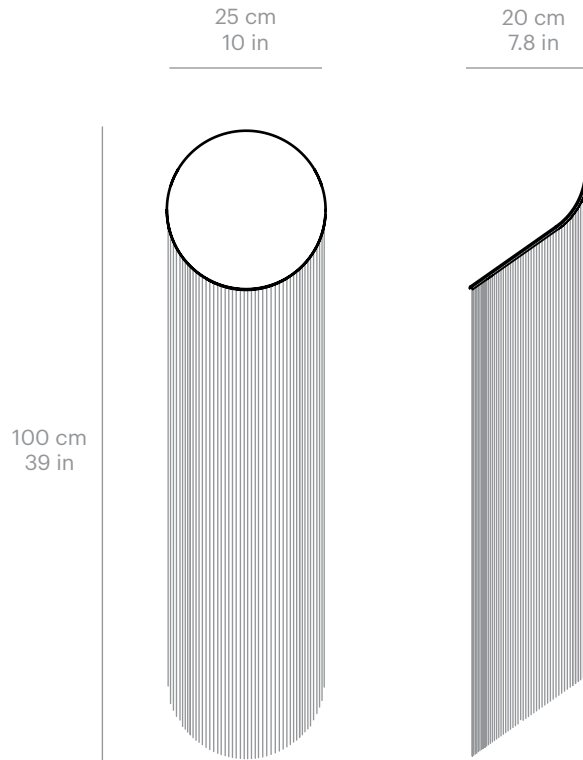

Cé wall

Design by Alexandre Joncas

Lamping Specifications

Input voltage : 120V or 220-240V
Power input : 20.5W
Technology : AC LED dimmable
CRI : >90
CCT : 3000K (Warm white)
Lumen source : 1600 lm

Product weight

4.1 kg / 9 lbs

Construction

Rayon fringes offered in different colors *
Bronze wall plate and face
Brushed and painted aluminum heatsink
*Custom lenght available upon request

Certifications

IP20

Materials

Face and wall plate :	Fringes :
Chrome plated	Natural white
Black oxydized bronze	Tender pink
Custom	

Order code Generator	Serie	Model	Color	Finish	Voltage	QTY
CE	Cé	WA wall	VE verdigris	BZ bronze	1 120V	.
.	.	.	RS pink	OX black oxyde	2 220-240V	.
.	.	.	CR white	CH chrome	.	.
.	.	.	.	ZZ custom	.	.

Order code :	CE	WA	—	—	—	-	—