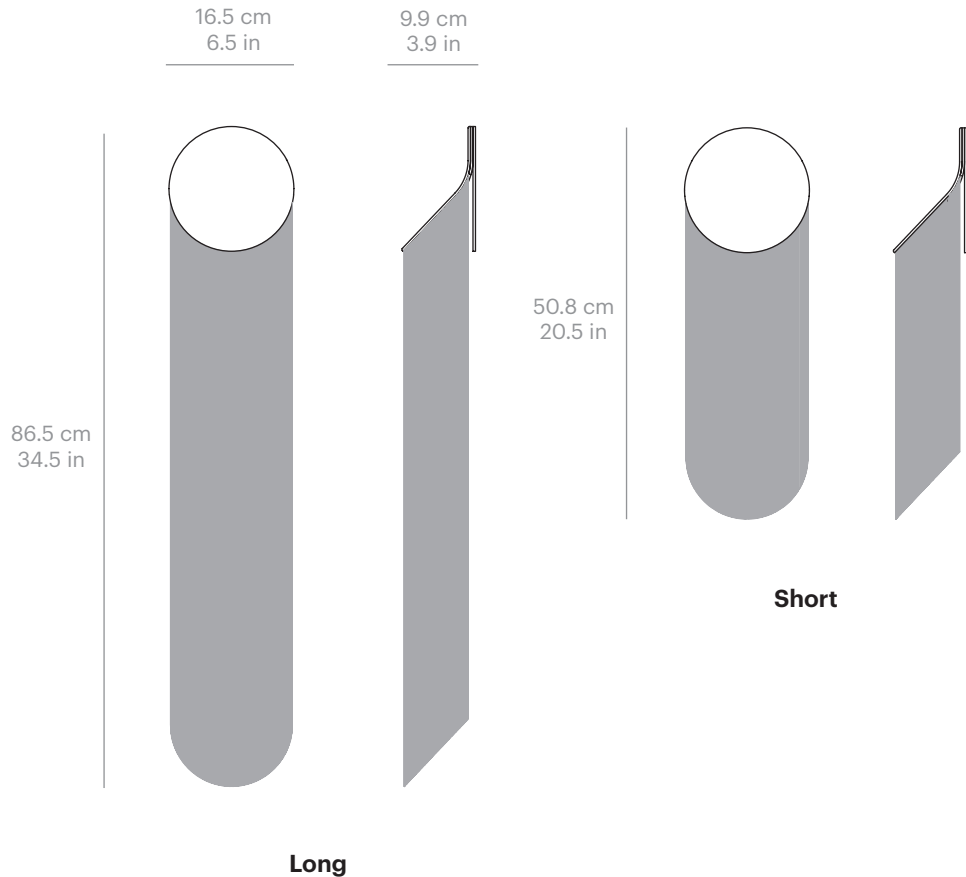

Cé Series

Cé Petite wall

Cé audaciously blends a cascade of fringes with the soft and pure curves of solid bronze. The use of anthropomorphism adds a human touch and evokes a presence in the room, while the fringes contrast their straight lines with the plush atmosphere created by the light they sift. Complete with abridged proportions and just as much charm as its big sister. All in all, this forms a fabulously coherent piece worthy of the most impressive spaces on Earth.

Design by Alexandre Joncas

J.
Joncas

Cé petite wall

Design by Alexandre Joncas

Lamping Specifications

Input voltage : 120V or 220-240V
 Power input : 14.5W
 Technology : AC LED dimmable
 CRI : >90
 CCT : 3000K (Warm white)
 Lumen source : 1200 lm

Product weight

1.8 kg / 4 lbs

Lenght

Offered in two lenght of fringes :
Short (50.8 cm / 20.5 in)
Long (86.5 cm / 34.5 in)
**Custom lenght available upon request*

Certifications

ADA compliant - IP20
 ETL/ cULus pending

Order code Generator	Serie	Model	Color	Finish	Voltage	Lenght	QTY
CE	Cé	PE	VE verdigris	BZ bronze	1 120V	A 20.5" short	.
.	.	.	RS pink	OX black oxyde	2 220-240V	B 34.5" long	.
.	.	.	CR white	CH chrome	.	Z custom	.
.	.	.	.	ZZ custom	.	.	.