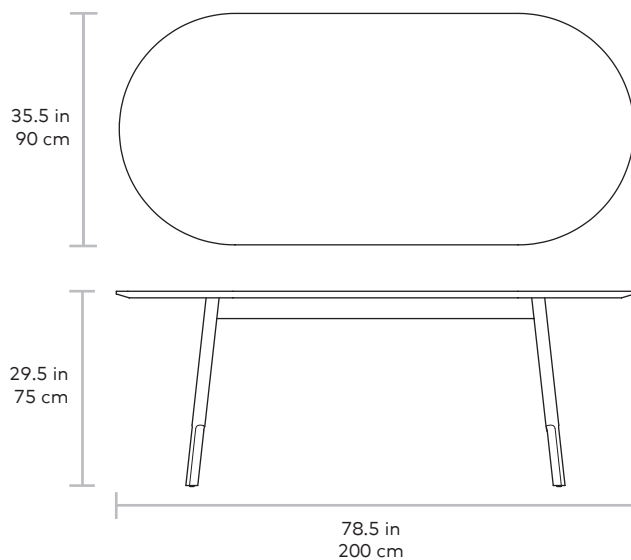

# Bracket Dining Table

**FINISH** > White Wash Ash or Walnut

**BASE** > White Wash Ash or Beech

The Bracket Dining Table creates an attractive gathering place for meals, projects or conversation. With clean lines and slender proportions that showcase its Scandinavian influence, this design seats up to six and has subtle details like a chamfered edge profile and sculpted, solid-wood legs.