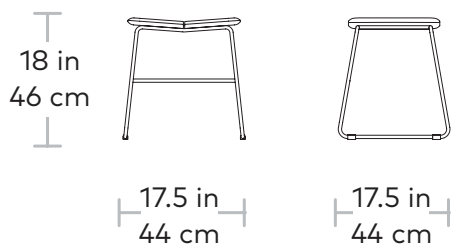

Aero Dining Stool **NEW**

Gus*

FRAME > Powder-Coated Metal Rod
FINISH > Solid Ash

Taking cues from contemporary Scandinavian design, the Aero Stool features a gently rounded chamfered seat made from two perfectly balanced pieces of solid FSC®-certified Ash wood set atop an airy, curved metal frame. Playful and lightweight, the dining stool moonlights as extra seating for bustling living rooms. Choose from three of-the-moment shades that will breathe life into your decor. Also available as a Counter Stool and Bar Stool.