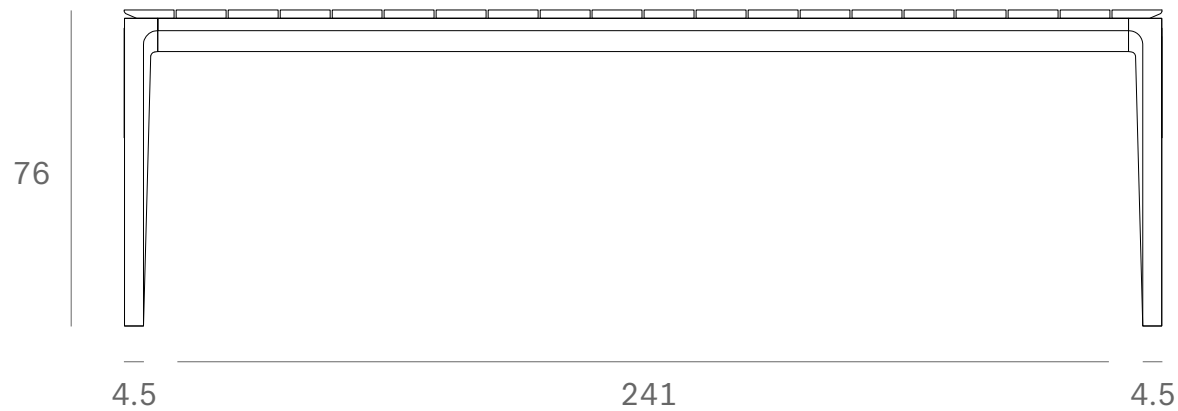

Ethnicraft

10269 - Teak Bok outdoor dining table - Dimensions (cm)

*Ethnicraft*

10269 - Teak Bok outdoor dining table - Dimensions (inches)

*Ethnicraft*

10270 - Teak Bok outdoor dining table - Dimensions (cm)

Ethnicraft

10270 - Teak Bok outdoor dining table - Dimensions (inches)

Ethnicraft

10271 - Teak Bok outdoor dining table - Dimensions (cm)

*Ethnicraft*

10271 - Teak Bok outdoor dining table - Dimensions (inches)