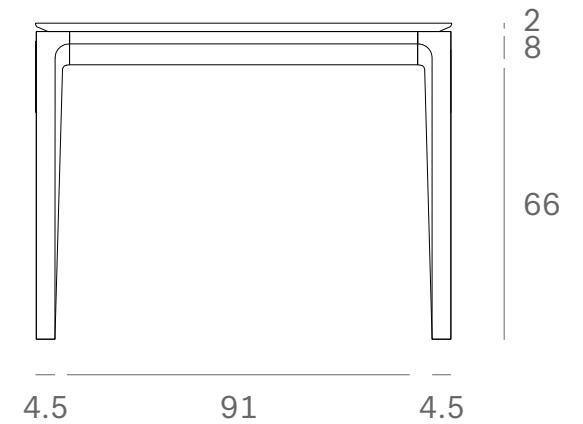

Ethnicraft

10269 - Teak Bok outdoor dining table - Dimensions (cm)

*Ethnicraft*

10269 - Teak Bok outdoor dining table - Dimensions (inches)

*Ethnicraft*

10270 - Teak Bok outdoor dining table - Dimensions (cm)

Ethnicraft

10270 - Teak Bok outdoor dining table - Dimensions (inches)

Ethnicraft

10271 - Teak Bok outdoor dining table - Dimensions (cm)

*Ethnicraft*

10271 - Teak Bok outdoor dining table - Dimensions (inches)