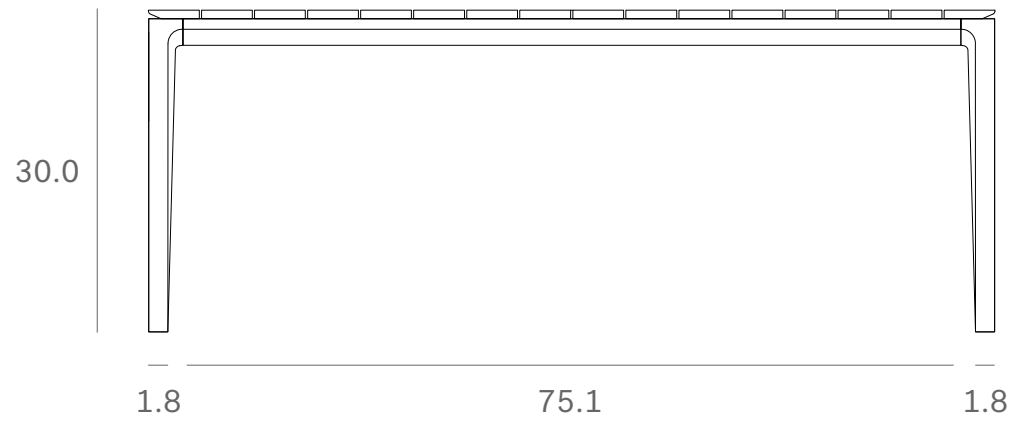

Ethnicraft

10269 - Teak Bok outdoor dining table - Dimensions (cm)

*Ethnicraft*

10269 - Teak Bok outdoor dining table - Dimensions (inches)

*Ethnicraft*

10270 - Teak Bok outdoor dining table - Dimensions (cm)

Ethnicraft

10270 - Teak Bok outdoor dining table - Dimensions (inches)

Ethnicraft

10271 - Teak Bok outdoor dining table - Dimensions (cm)

*Ethnicraft*

10271 - Teak Bok outdoor dining table - Dimensions (inches)