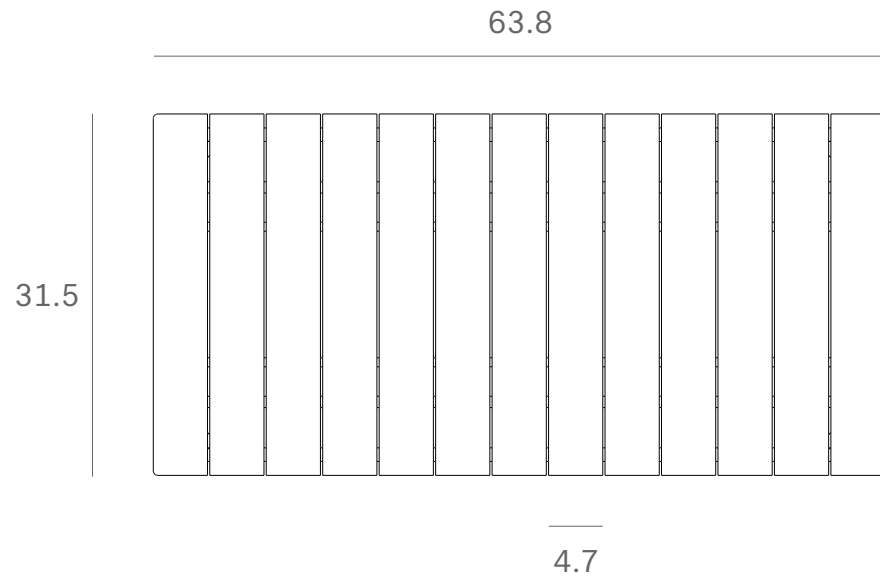

Ethnicraft

10269 - Teak Bok outdoor dining table - Dimensions (cm)

*Ethnicraft*

10269 - Teak Bok outdoor dining table - Dimensions (inches)

*Ethnicraft*

10270 - Teak Bok outdoor dining table - Dimensions (cm)

Ethnicraft

10270 - Teak Bok outdoor dining table - Dimensions (inches)

Ethnicraft

10271 - Teak Bok outdoor dining table - Dimensions (cm)

*Ethnicraft*

10271 - Teak Bok outdoor dining table - Dimensions (inches)