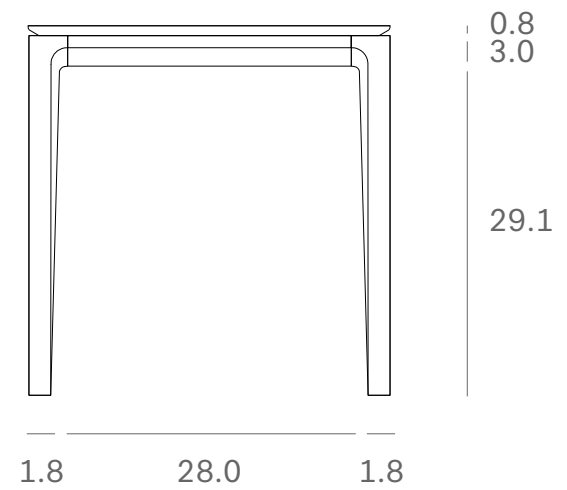

Ethnicraft

10269 - Teak Bok outdoor dining table - Dimensions (cm)

*Ethnicraft*

10269 - Teak Bok outdoor dining table - Dimensions (inches)

*Ethnicraft*

10270 - Teak Bok outdoor dining table - Dimensions (cm)

Ethnicraft

10270 - Teak Bok outdoor dining table - Dimensions (inches)

Ethnicraft

10271 - Teak Bok outdoor dining table - Dimensions (cm)

*Ethnicraft*

10271 - Teak Bok outdoor dining table - Dimensions (inches)