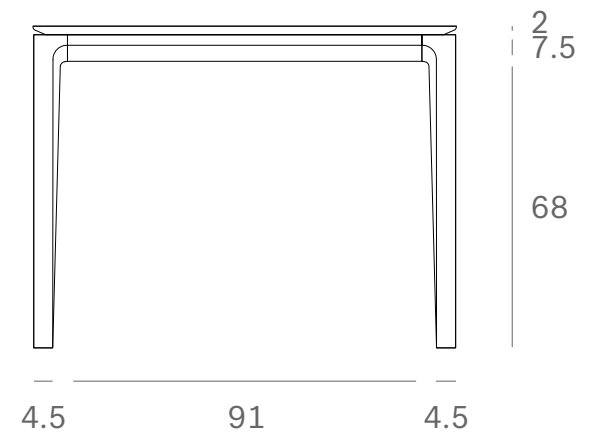

Ethnicraft

10269 - Teak Bok outdoor dining table - Dimensions (cm)

*Ethnicraft*

10269 - Teak Bok outdoor dining table - Dimensions (inches)

*Ethnicraft*

10270 - Teak Bok outdoor dining table - Dimensions (cm)

Ethnicraft

10270 - Teak Bok outdoor dining table - Dimensions (inches)

Ethnicraft

10271 - Teak Bok outdoor dining table - Dimensions (cm)

*Ethnicraft*

10271 - Teak Bok outdoor dining table - Dimensions (inches)