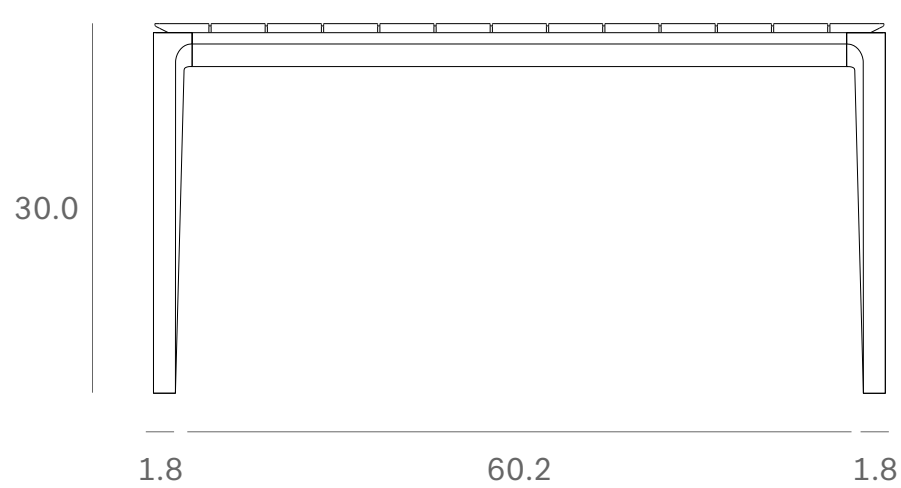

Ethnicraft

10269 - Teak Bok outdoor dining table - Dimensions (cm)

*Ethnicraft*

10269 - Teak Bok outdoor dining table - Dimensions (inches)

*Ethnicraft*

10270 - Teak Bok outdoor dining table - Dimensions (cm)

Ethnicraft

10270 - Teak Bok outdoor dining table - Dimensions (inches)

Ethnicraft

10271 - Teak Bok outdoor dining table - Dimensions (cm)

*Ethnicraft*

10271 - Teak Bok outdoor dining table - Dimensions (inches)