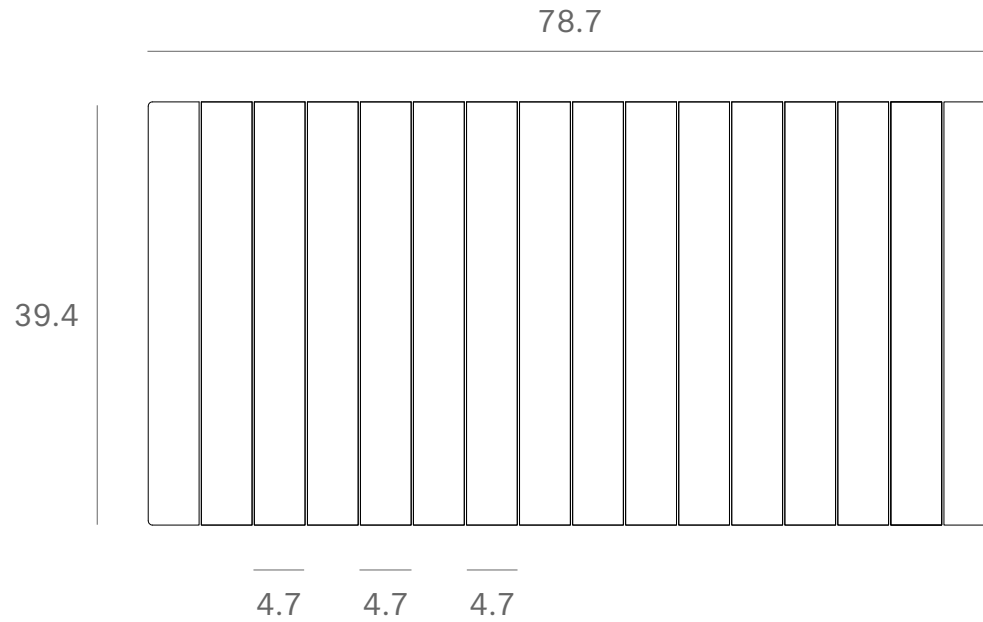

Ethnicraft

10269 - Teak Bok outdoor dining table - Dimensions (cm)

*Ethnicraft*

10269 - Teak Bok outdoor dining table - Dimensions (inches)

*Ethnicraft*

10270 - Teak Bok outdoor dining table - Dimensions (cm)

Ethnicraft

10270 - Teak Bok outdoor dining table - Dimensions (inches)

Ethnicraft

10271 - Teak Bok outdoor dining table - Dimensions (cm)

*Ethnicraft*

10271 - Teak Bok outdoor dining table - Dimensions (inches)