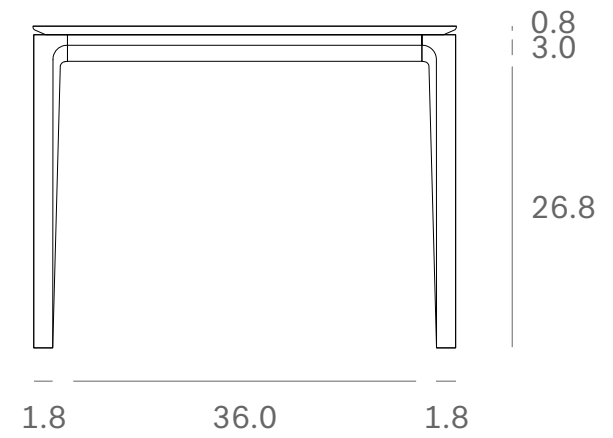

Ethnicraft

10269 - Teak Bok outdoor dining table - Dimensions (cm)

*Ethnicraft*

10269 - Teak Bok outdoor dining table - Dimensions (inches)

*Ethnicraft*

10270 - Teak Bok outdoor dining table - Dimensions (cm)

Ethnicraft

10270 - Teak Bok outdoor dining table - Dimensions (inches)

Ethnicraft

10271 - Teak Bok outdoor dining table - Dimensions (cm)

*Ethnicraft*

10271 - Teak Bok outdoor dining table - Dimensions (inches)