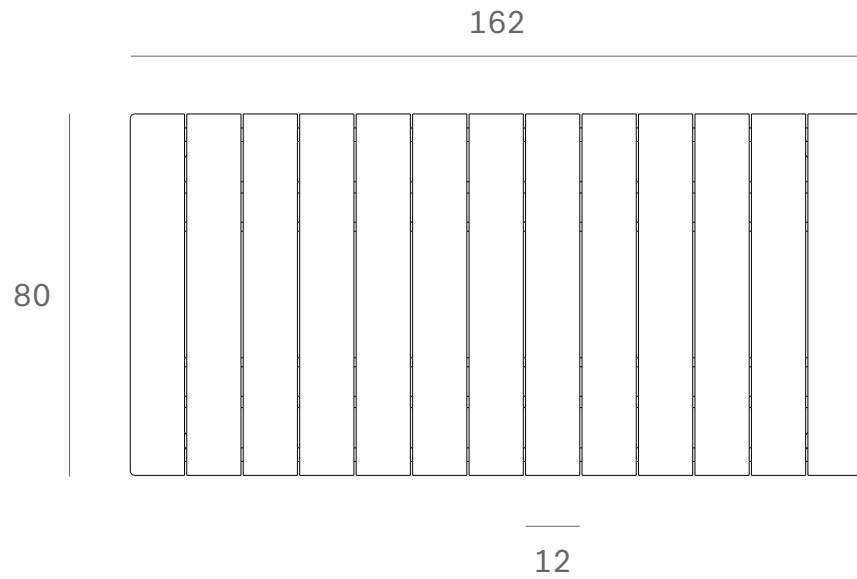

Ethnicraft

10269 - Teak Bok outdoor dining table - Dimensions (cm)

*Ethnicraft*

10269 - Teak Bok outdoor dining table - Dimensions (inches)

*Ethnicraft*

10270 - Teak Bok outdoor dining table - Dimensions (cm)

Ethnicraft

10270 - Teak Bok outdoor dining table - Dimensions (inches)

Ethnicraft

10271 - Teak Bok outdoor dining table - Dimensions (cm)

*Ethnicraft*

10271 - Teak Bok outdoor dining table - Dimensions (inches)