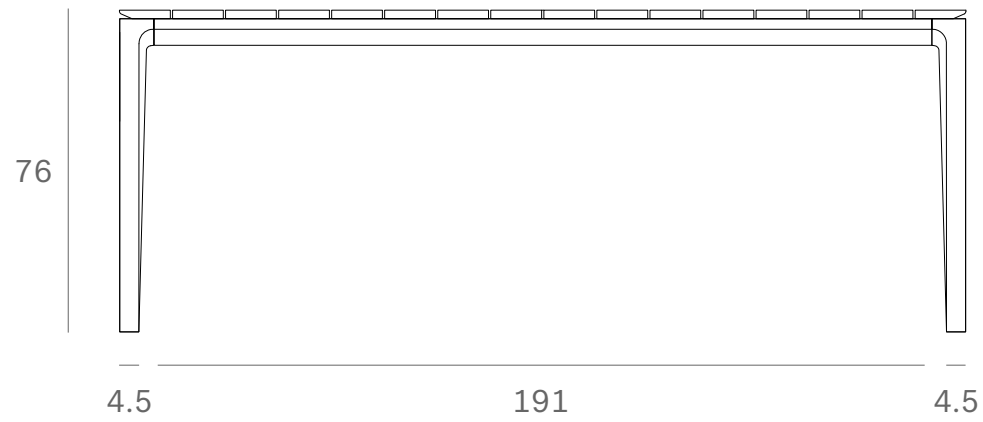

Ethnicraft

10269 - Teak Bok outdoor dining table - Dimensions (cm)

*Ethnicraft*

10269 - Teak Bok outdoor dining table - Dimensions (inches)

*Ethnicraft*

10270 - Teak Bok outdoor dining table - Dimensions (cm)

Ethnicraft

10270 - Teak Bok outdoor dining table - Dimensions (inches)

Ethnicraft

10271 - Teak Bok outdoor dining table - Dimensions (cm)

*Ethnicraft*

10271 - Teak Bok outdoor dining table - Dimensions (inches)