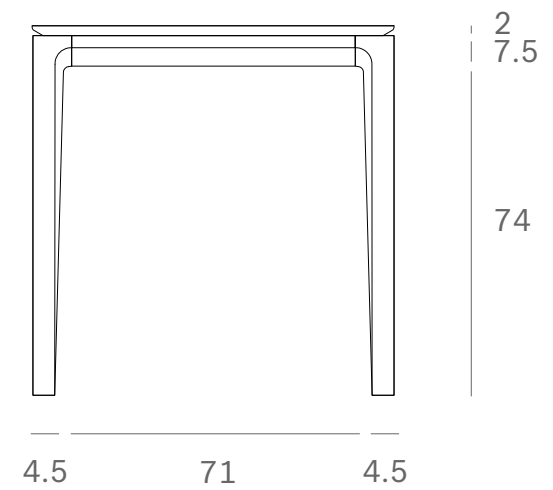

Ethnicraft

10269 - Teak Bok outdoor dining table - Dimensions (cm)

*Ethnicraft*

10269 - Teak Bok outdoor dining table - Dimensions (inches)

*Ethnicraft*

10270 - Teak Bok outdoor dining table - Dimensions (cm)

Ethnicraft

10270 - Teak Bok outdoor dining table - Dimensions (inches)

Ethnicraft

10271 - Teak Bok outdoor dining table - Dimensions (cm)

*Ethnicraft*

10271 - Teak Bok outdoor dining table - Dimensions (inches)