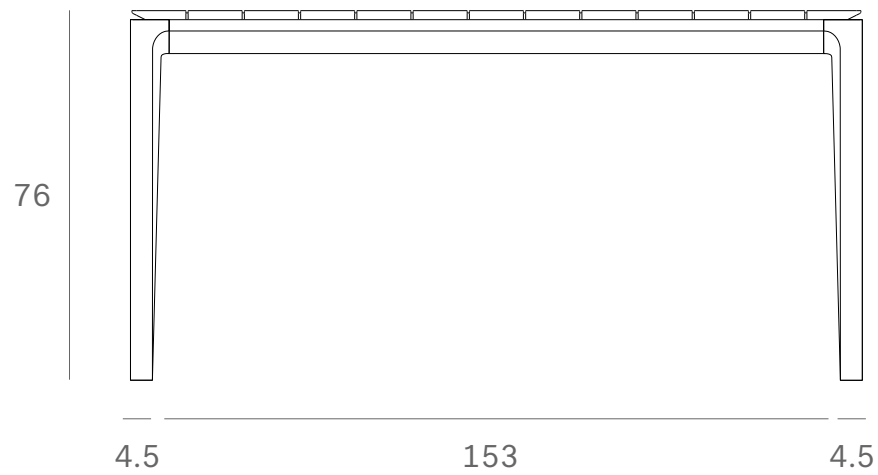

Ethnicraft

10269 - Teak Bok outdoor dining table - Dimensions (cm)

*Ethnicraft*

10269 - Teak Bok outdoor dining table - Dimensions (inches)

*Ethnicraft*

10270 - Teak Bok outdoor dining table - Dimensions (cm)

Ethnicraft

10270 - Teak Bok outdoor dining table - Dimensions (inches)

Ethnicraft

10271 - Teak Bok outdoor dining table - Dimensions (cm)

*Ethnicraft*

10271 - Teak Bok outdoor dining table - Dimensions (inches)