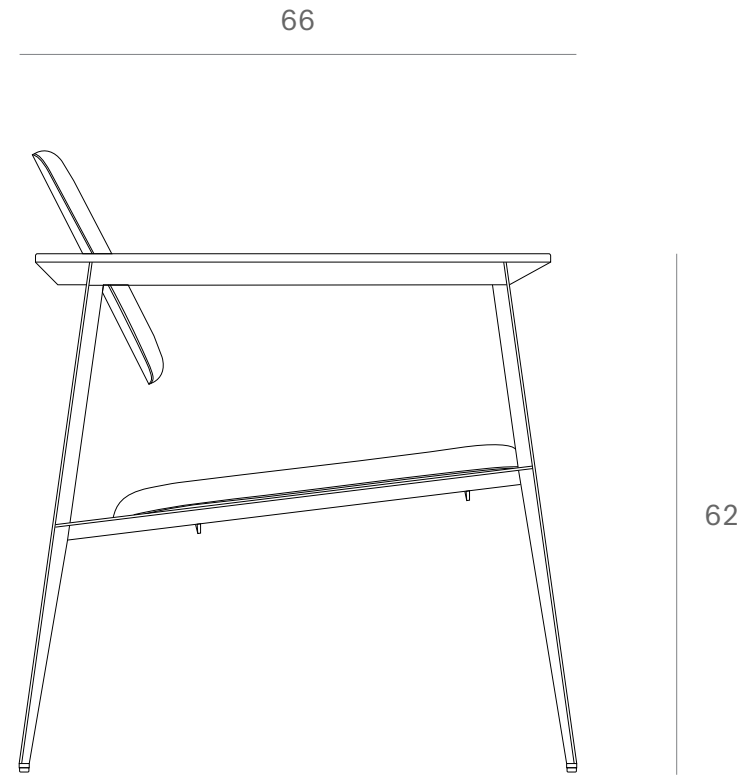

Ethnicraft

60085 - DC lounge chair - Dimensions (cm)

Ethnicraft

60085 - DC lounge chair - Dimensions (inches)