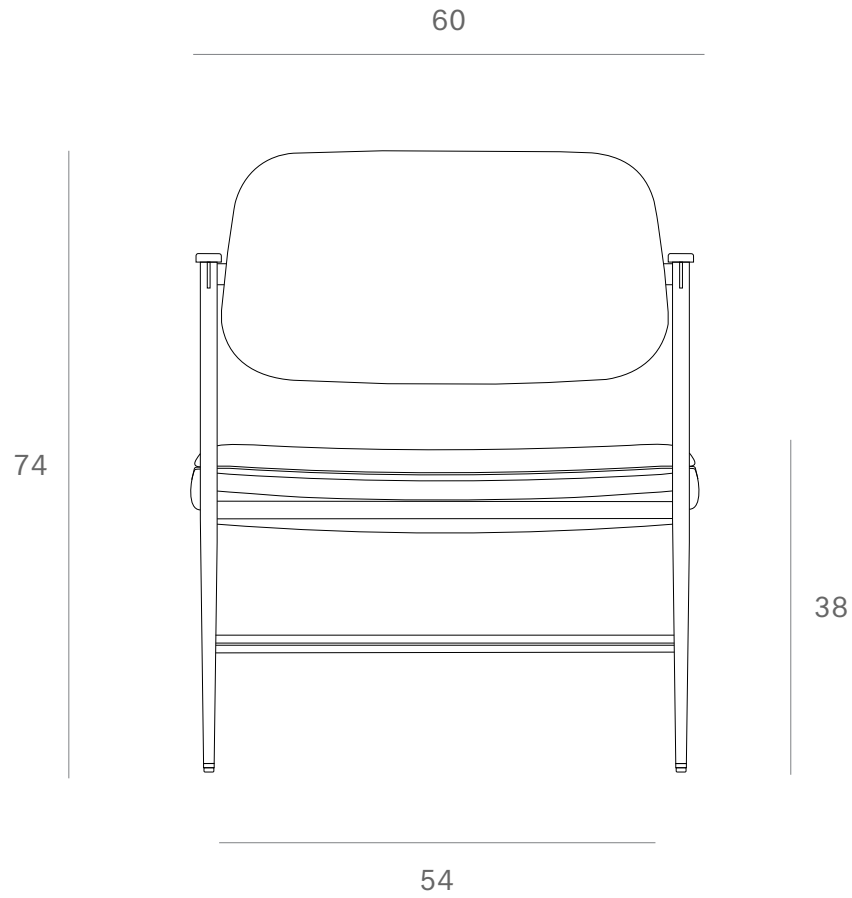

Ethnicraft

60085 - DC lounge chair - Dimensions (cm)

Ethnicraft

60085 - DC lounge chair - Dimensions (inches)