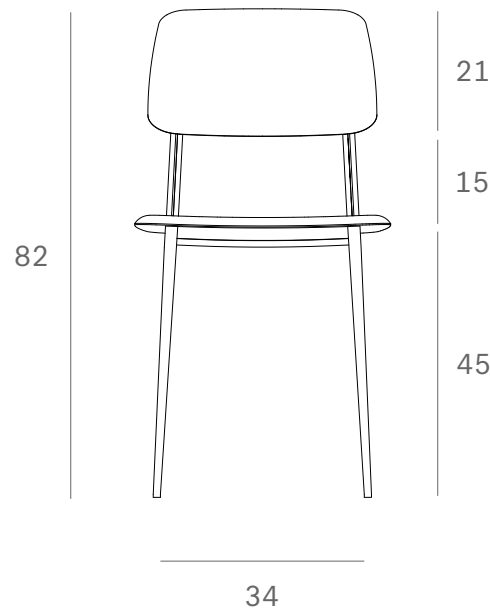

60079 - DC dining chair - Dimensions (cm)

*Ethnicraft*

60079 - DC dining chair - Dimensions (inches)