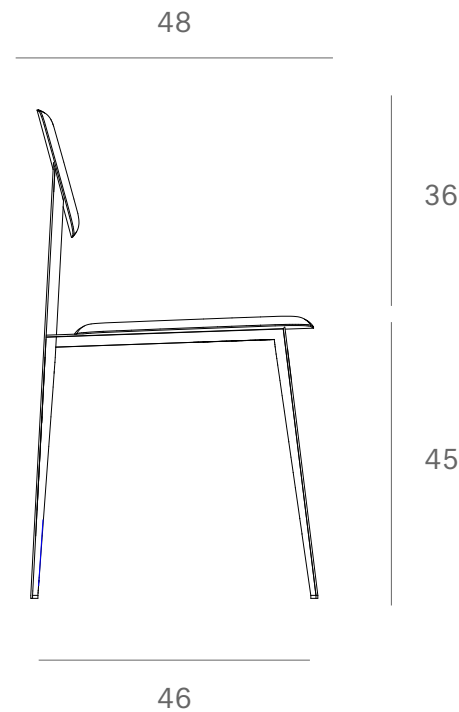

60079 - DC dining chair - Dimensions (cm)

*Ethnicraft*

60079 - DC dining chair - Dimensions (inches)