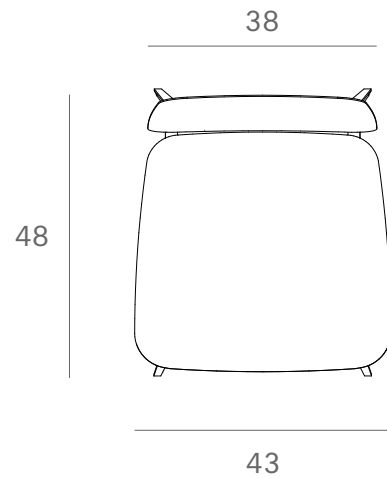

60079 - DC dining chair - Dimensions (cm)

*Ethnicraft*

60079 - DC dining chair - Dimensions (inches)