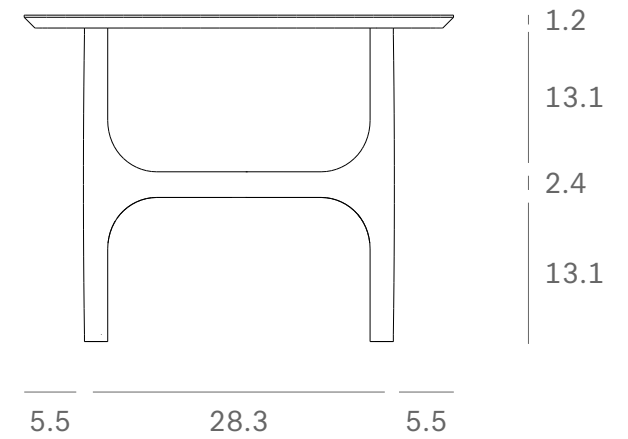

*Ethnicraft*

50130 - Oak Nexus dining table - Dimensions (cm)

*Ethnicraft*

50130 - Oak Nexus dining table - Dimensions (inches)

*Ethnicraft*

50128 - Oak Nexus dining table - Dimensions (cm)

*Ethnicraft*

50128 - Oak Nexus dining table - Dimensions (inches)