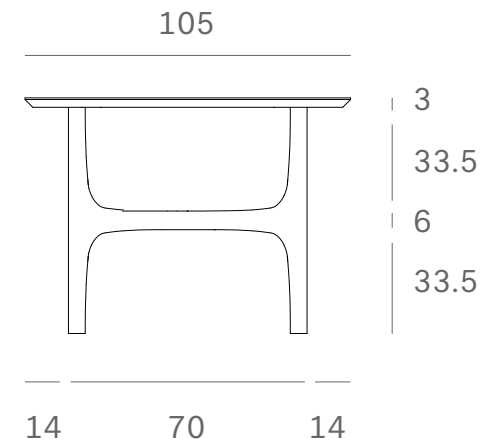

*Ethnicraft*

50130 - Oak Nexus dining table - Dimensions (cm)

*Ethnicraft*

50130 - Oak Nexus dining table - Dimensions (inches)

*Ethnicraft*

50128 - Oak Nexus dining table - Dimensions (cm)

*Ethnicraft*

50128 - Oak Nexus dining table - Dimensions (inches)