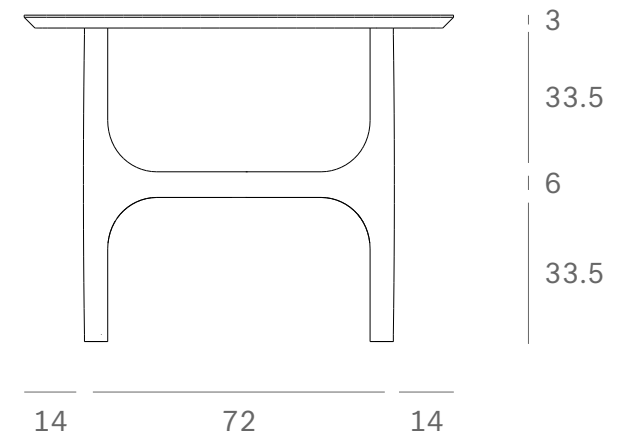

*Ethnicraft*

50130 - Oak Nexus dining table - Dimensions (cm)

*Ethnicraft*

50130 - Oak Nexus dining table - Dimensions (inches)

*Ethnicraft*

50128 - Oak Nexus dining table - Dimensions (cm)

*Ethnicraft*

50128 - Oak Nexus dining table - Dimensions (inches)