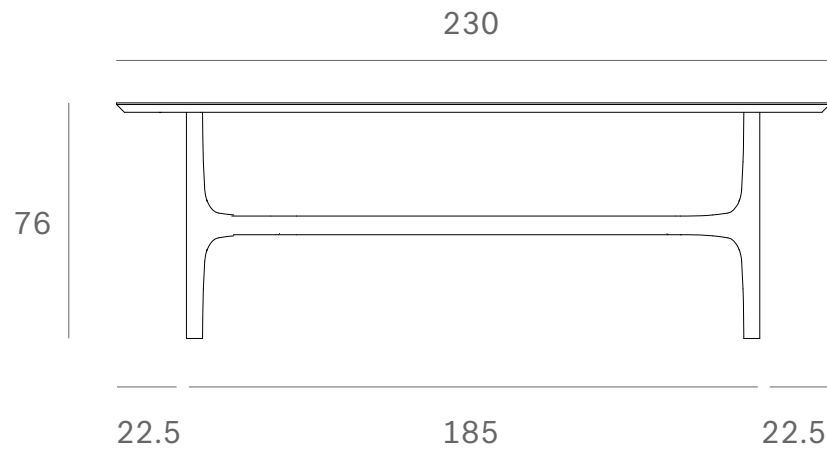

*Ethnicraft*

50130 - Oak Nexus dining table - Dimensions (cm)

*Ethnicraft*

50130 - Oak Nexus dining table - Dimensions (inches)

*Ethnicraft*

50128 - Oak Nexus dining table - Dimensions (cm)

*Ethnicraft*

50128 - Oak Nexus dining table - Dimensions (inches)