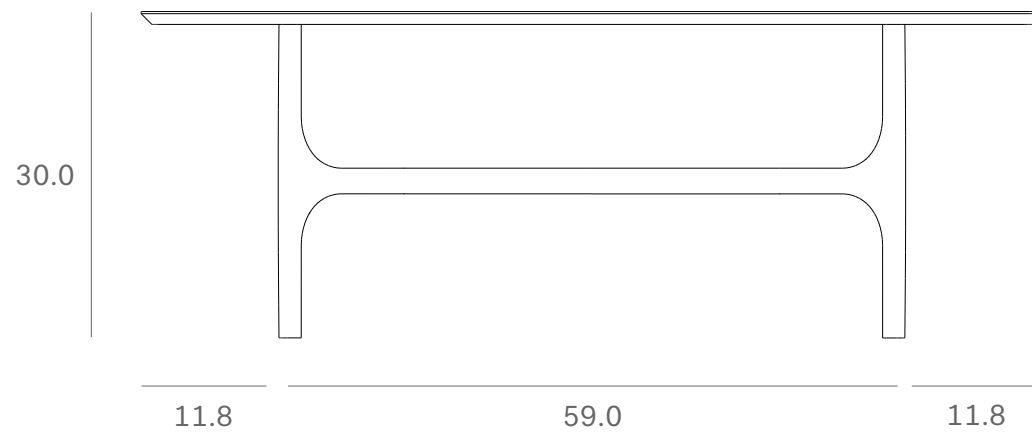

*Ethnicraft*

50130 - Oak Nexus dining table - Dimensions (cm)

*Ethnicraft*

50130 - Oak Nexus dining table - Dimensions (inches)

*Ethnicraft*

50128 - Oak Nexus dining table - Dimensions (cm)

*Ethnicraft*

50128 - Oak Nexus dining table - Dimensions (inches)