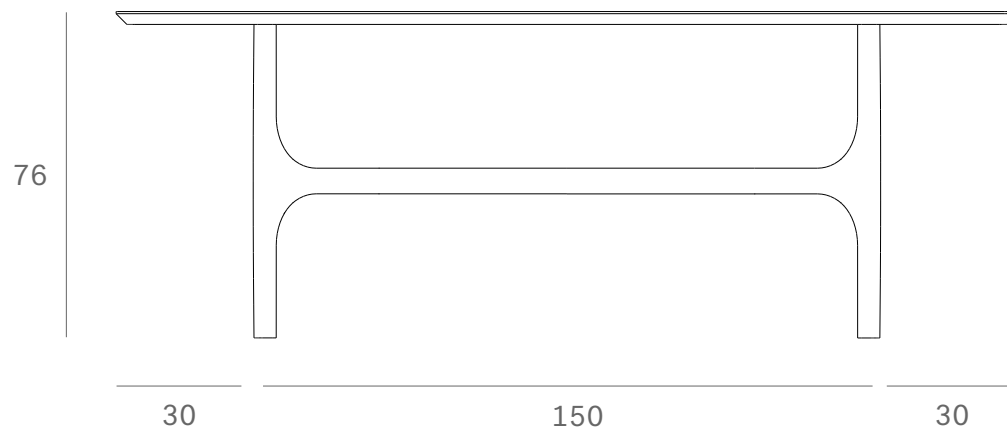

*Ethnicraft*

50130 - Oak Nexus dining table - Dimensions (cm)

*Ethnicraft*

50130 - Oak Nexus dining table - Dimensions (inches)

*Ethnicraft*

50128 - Oak Nexus dining table - Dimensions (cm)

*Ethnicraft*

50128 - Oak Nexus dining table - Dimensions (inches)