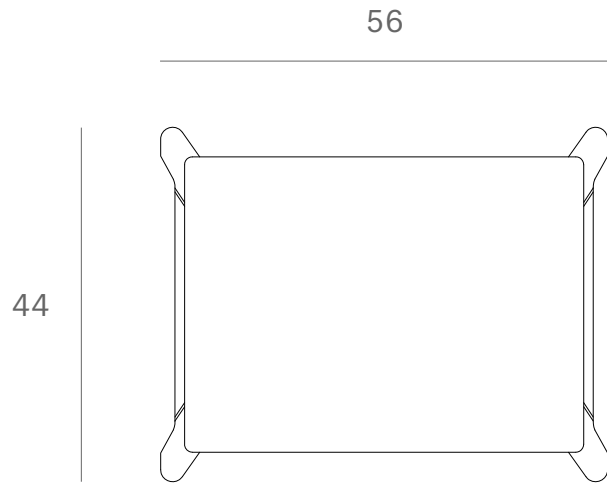

15190 - Teak Air bedside table - Dimensions (cm)

*Ethnicraft*

15190 - Teak Air bedside table - Dimensions (inches)