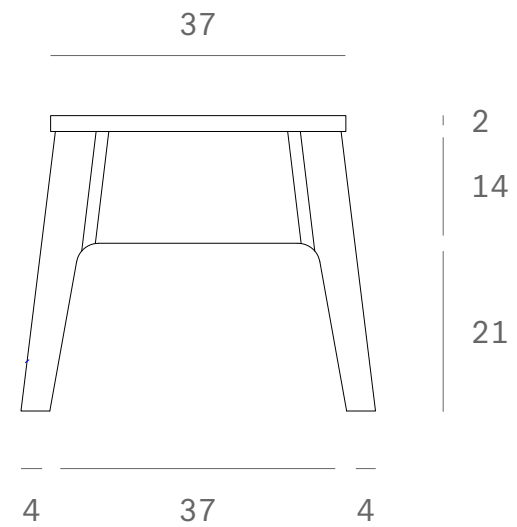

15190 - Teak Air bedside table - Dimensions (cm)

*Ethnicraft*

15190 - Teak Air bedside table - Dimensions (inches)