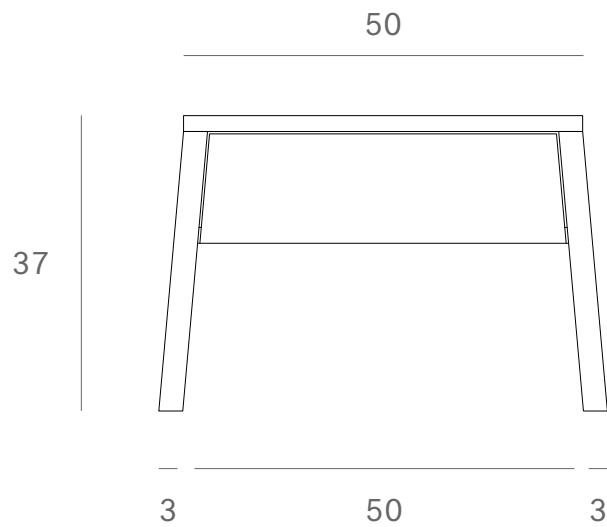

15190 - Teak Air bedside table - Dimensions (cm)

*Ethnicraft*

15190 - Teak Air bedside table - Dimensions (inches)